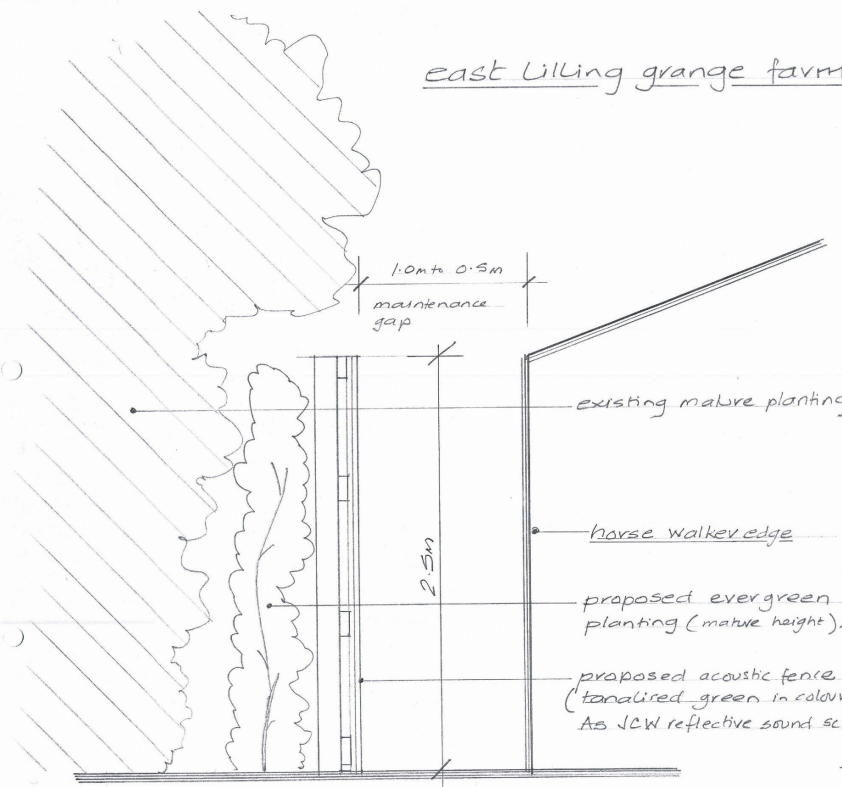

east Lilling grange farm. plan dhl 7A Nov. 2020

Section scale 1:20

proposed boundary treatment  
evergreen planting and acoustic fence C to D on plan dhl 3A d/b.  
Nov 20